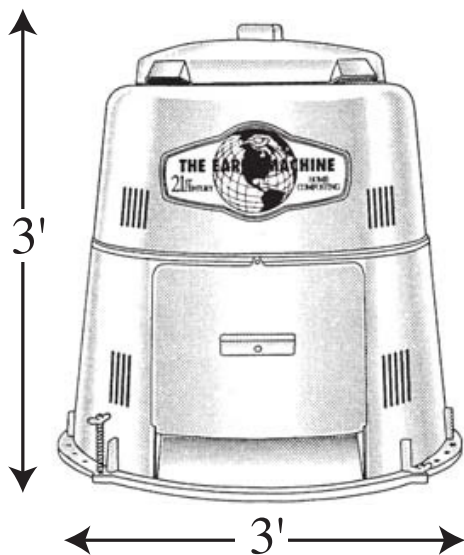

LEARN ABOUT...

BACKYARD COMPOSTING

REDUCE WASTE AND IMPROVE
YOUR SOIL!!

**Earth
Machine**
(for kitchen
scraps
and yard
trimmings)

Wednesday
- April 4, 2012 -
2 Classes
10:00-11:30 AM &
6:30-8:00 PM

Ted Blum 4-H Center
310 Milltown Road, Bridgewater